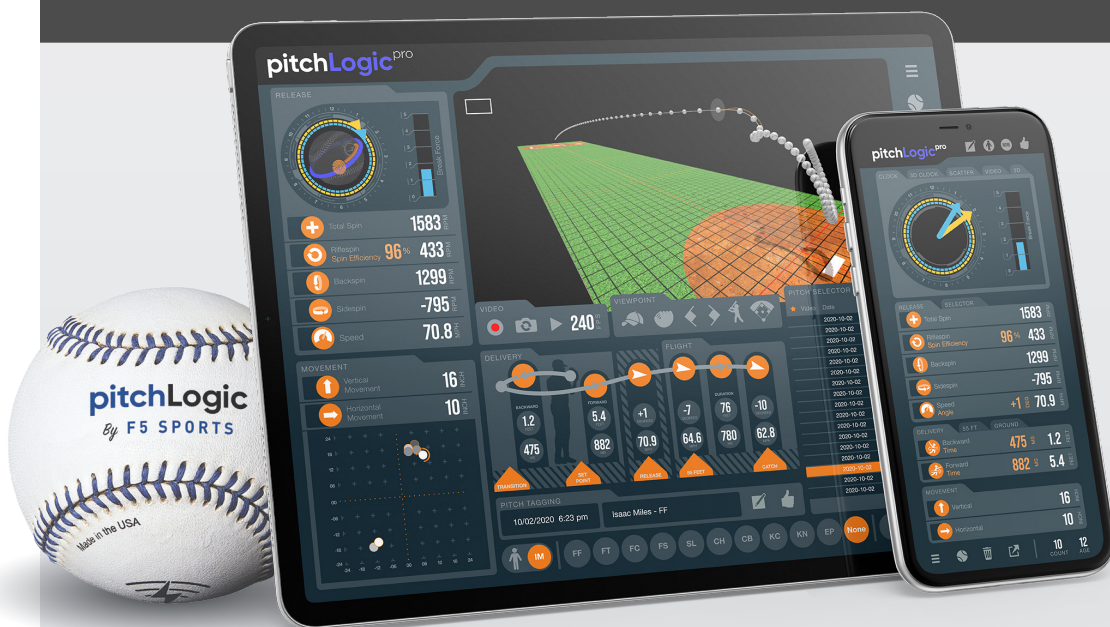

the ultimate tool kit

pitchLogic places all the insights of a large scale professional sports lab in the hands of determined players at every level.

A great pitch is the outcome of your ideal delivery. pitchLogic is the only system in sports technology that provides a complete 3D view of your delivery, helping you throw your best pitches.

F E A T U R E S

3D Pitch Explorer

Pitch Comparison

Last Touch

Movement Scatter

Long Toss Projection

In-App Video Capture

pitchLogic pro represents the ultimate resource for players at the top of their game. It's the definitive tool kit for pitchers with a passion for fine tuning every nuance of their performance. Each pitch is captured and analyzed in real time, providing precision detail on metrics like Arm Slot, Speed, Spin Rates, Spin Direction, Ball Movement, and Break Force. pitchLogic pro also includes advanced essentials like Video Capture, Playback, and Social Sharing.

A N Y T I M E | A N Y W H E R E | A N Y P I T C H

pitchLogic™ leverages incredible technology to collect precision data about every pitch.

Available for iOS and Android devices

UNIQUE FEATURES

Tracks pre-release biomechanics

Zero footprint technology

No setup or calibration required

Balls made in the USA

Most accurate and capable system available

Instantaneous, in-the-moment feedback

The pitchLogic System enables you to become the best player you can be.