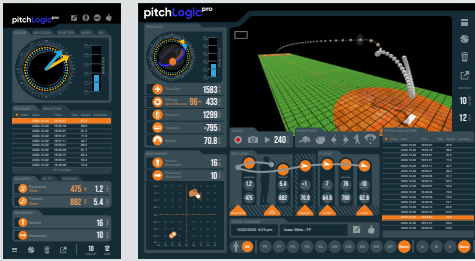

the ultimate tool kit

pitchLogic places all the insights of a large scale professional sports lab in the hands of determined players at every level.

A great pitch is the outcome of your ideal delivery. pitchLogic is the only system in sports technology that provides a complete 3D view of your delivery, helping you throw your best pitches.

F E A T U R E S

3D Pitch Explorer

Pitch Comparison

Last Touch

Movement Scatter

Long Toss Projection

In-App Video Capture

pitchLogic pro represents the ultimate resource for players at the top of their game. It's the definitive tool kit for pitchers with a passion for fine tuning every nuance of their performance. Each pitch is captured and analyzed in real time, providing precision detail on metrics like Arm Slot, Speed, Spin Rates, Spin Direction, Ball Movement, and Break Force. pitchLogic pro also includes advanced essentials like Video Capture, Playback, and Social Sharing.

A N Y T I M E | A N Y W H E R E | A N Y P I T C H

pitchLogic™ leverages incredible technology to collect precision data about every pitch.

Available for iOS and Android devices

UNIQUE FEATURES

Tracks pre-release biomechanics

Zero footprint technology

No setup or calibration required

Balls made in the USA

Most accurate and capable system available

Instantaneous, in-the-moment feedback

The pitchLogic System enables you to become the best player you can be.